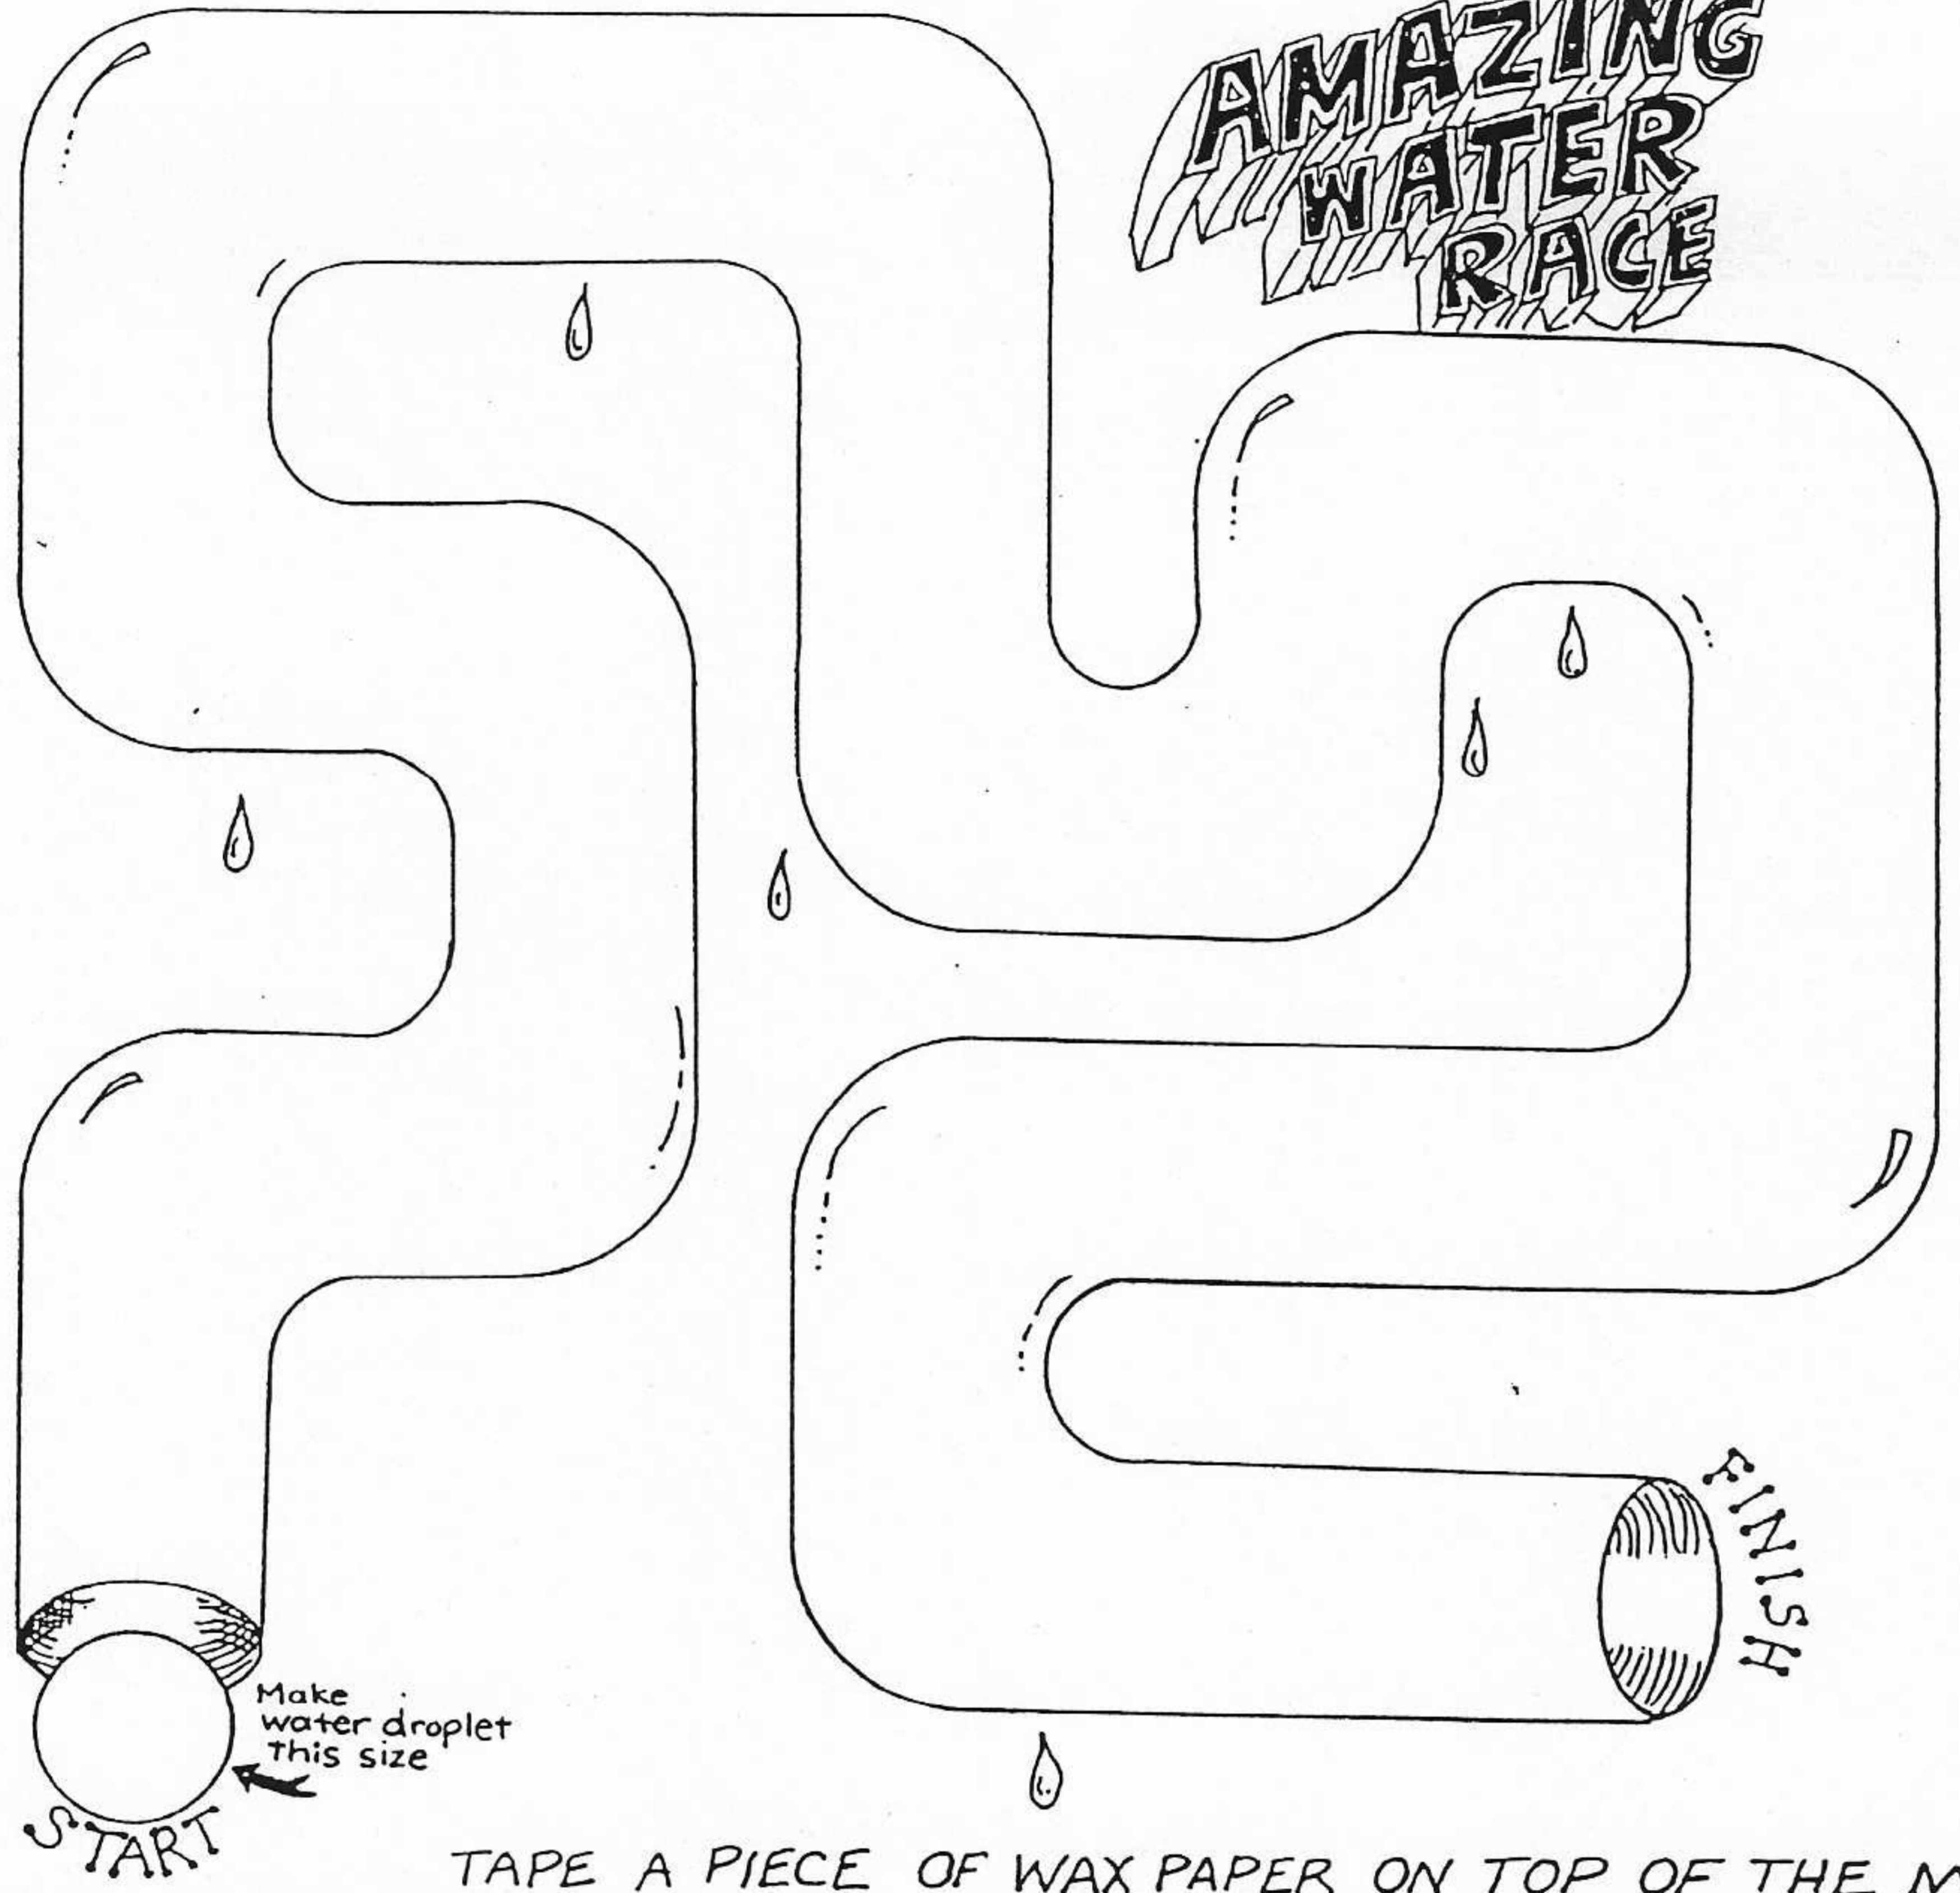

AMAZING WATER RACE

TAPE A PIECE OF WAX PAPER ON TOP OF THE MAZE

WATER STRETCH